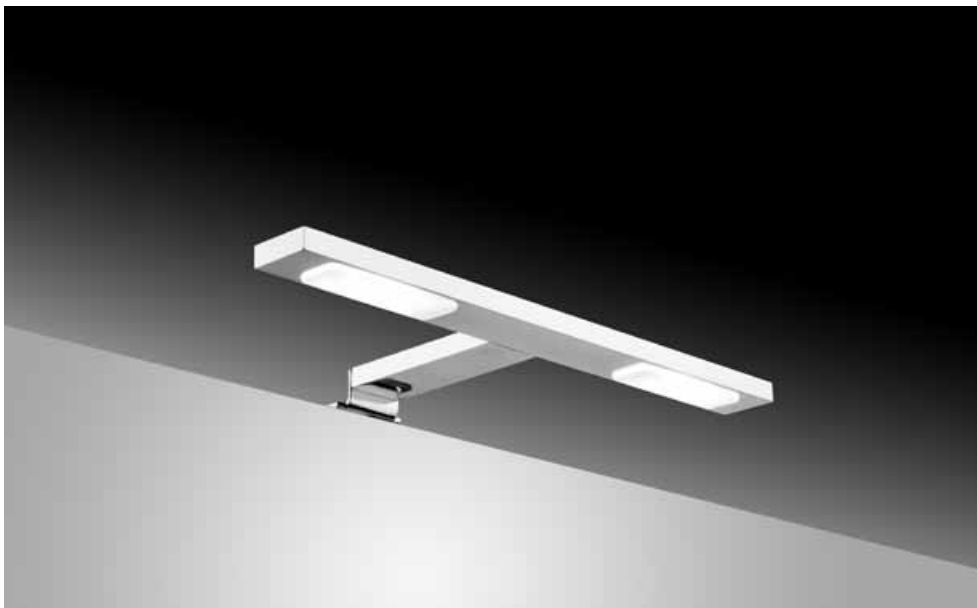

FULL METAL Collection

Realizzate in barra di alluminio, con fresatura per alloggiamento modulo power led, diffusore in metacrilato opale, sprigionano una luce intensa.
Realised from aluminum bars, with milling for module power led, diffuser in opal methacrylate, emanate a very intense light.

Led lamp CLIII-IP44-350mA-costant current-chromed.

CODE	Tc (k)	P (w)	DRIVER
LF911	4000k	6	external