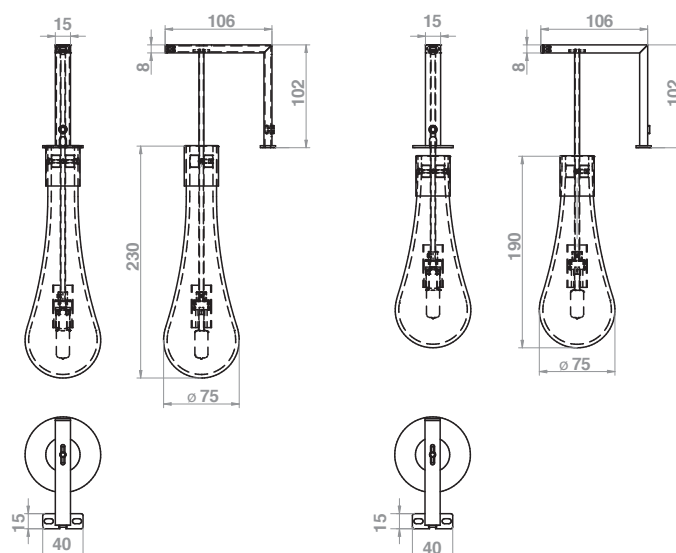

Corpo in ottone cromato e vetro soffiato a bocca.
Housing in chromed brass, hand-blown glass.

Led lamp CLII- IP20/44-G9-230V-50Hz

CODE	Tc (k)	P (w)	SIZE	DRIVER
LF1097	3000K	3	Long	No required
LF1098	3000K	3	Short	No required