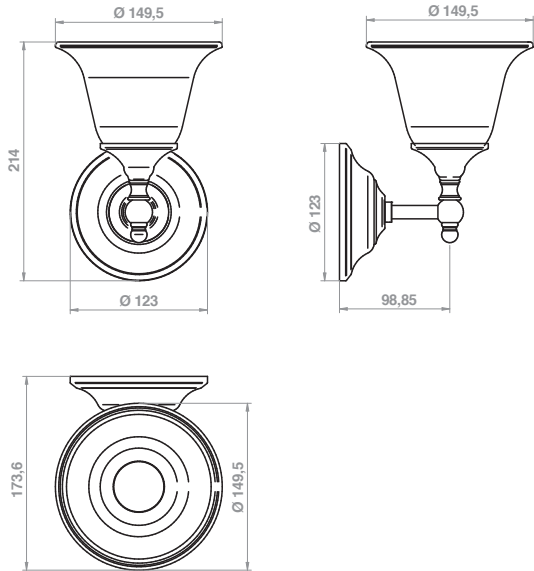

Applique CLII-IP20 - 1x42W-230V-50hz 

CODE: LF1164

CODE: LF1165

CODE: LF1166

CODE: LF1168

VINTAGE Collection

CODE: LF1169

CODE: LF1170