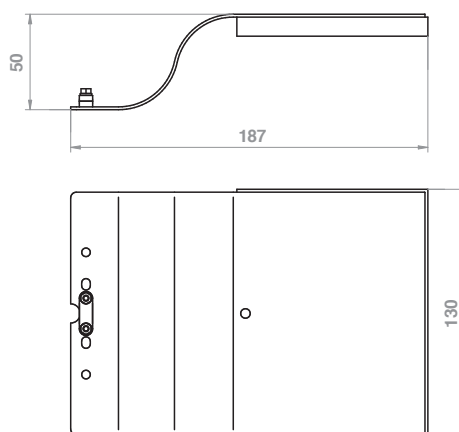

Corpo in acciaio inox e diffusore in metacrilato sabbato di 10 mm lavorato a mano.
Housing in inox, diffuser in sanded handmade methacrylate of 10 mm.

Led lamp CLIII-IP44-12V

CODE	Tc (k)	P (w)	DRIVER
LF1025	4000K	7.2	external