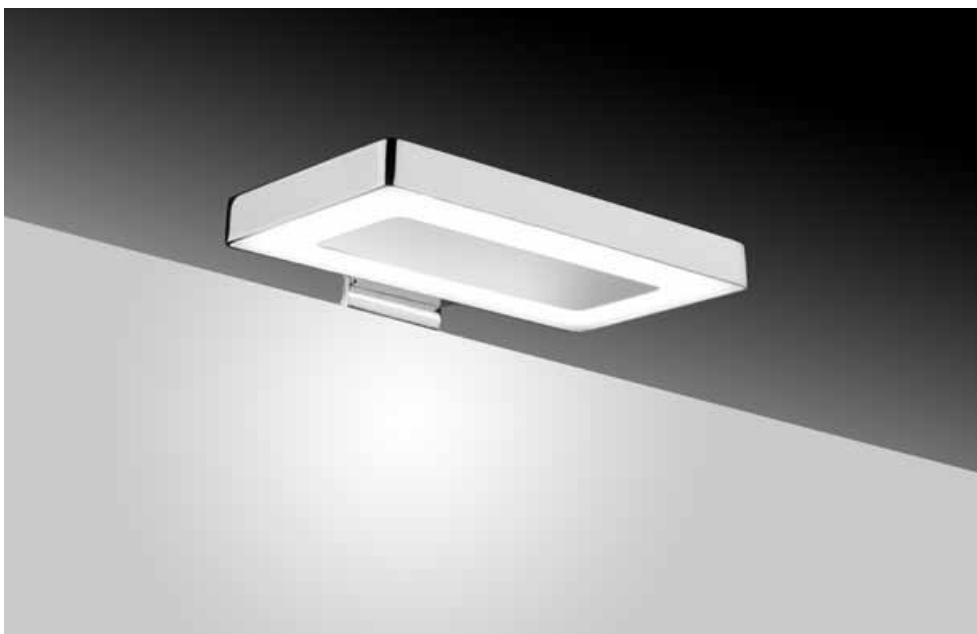

COMPACT Collection

Realizzata in fusione di zama, diffusore in metacrilato opale, modello con luce molto performante dal design minimalista.
Lampada led CLII-IP44-230V-50Hz, con driver selv interno disponibile in due finiture, cromo e bianco opaco.

Realized in zama fusion, diffuser in opal methacrylate, collection with high performance light and minimalist design.
Led lamp CLII-IP44-230V-50Hz, with internal driver, available in two finishing, chrome or matt white.