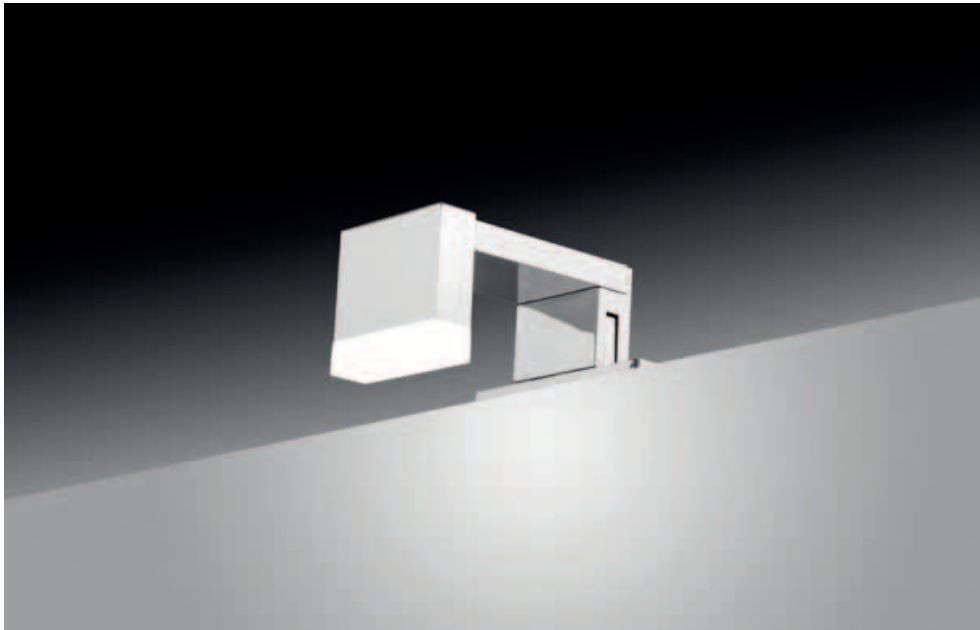

Corpo in alluminio, piccole ma molto luminose, sono ideali per specchiere e composizioni di dimensioni ridotte.

Lampada led CLII-IP44-230V-50Hz, con driver Selv interno, prevede il montaggio sia a specchio che a telaio, é disponibile in finitura cromo.

Aluminium housing, diffuser in PMMA, these little models but very bright, are perfect with small size mirrors and furniture.

Led lamp CLII-IP44-230V-50Hz, with internal selv driver, provide two fixing for mirror and frame, available in chrome finishing.

CODE	Tc (k)	P (w)	DRIVER
LF1086/M	4000K	4.8	Internal