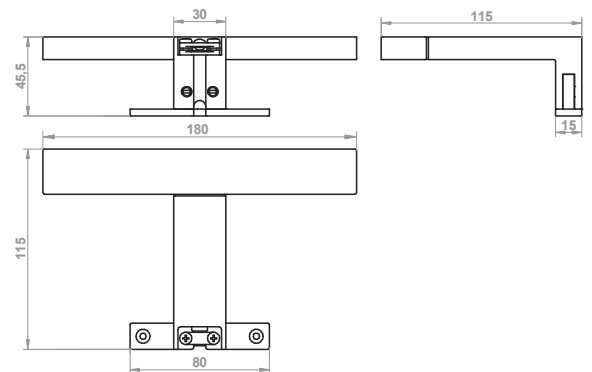

CODE	LENGTH	Tc (k)	P (w)	DRIVER
LF1264/18/01	18 cm	6000K	3.62	no required