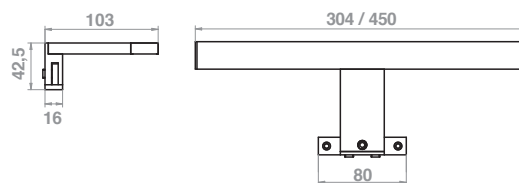

LINE Collection

Realizzato in trafilato di alluminio con diffusore in PMMA, polimero termoplastico estremamente trasparente, l'alternativa leggera al vetro.
Lampada led CLII-IP44-230V-50Hz, con driver Selv interno, prevede il montaggio sia a specchio che a telaio, é disponibile in due finiture cromo e bianco opaco.
*Realized in aluminum profile with PMMA diffuser, thermoplastic polymer very transparent, light alternative to glass.
Led lamp CLII-IP44-230V-50Hz, with internal driver, provide two fixing for mirror and frame, available in two finishing, chrome or matt white.*

CODE	LENGTH	Tc (k)	P (w)	DRIVER
LF1083/M	30 cm	6000K	4.8	Internal
LF1172/M	45 cm	6000K	4.8	Internal

CODE	LENGTH	Tc (k)	P (w)	DRIVER
LF1145/M	60 cm	6000K	9.6	Internal
LF1173/M	80 cm	6000K	9.6	Internal
LF1174/M	100 cm	6000K	9.6	Internal