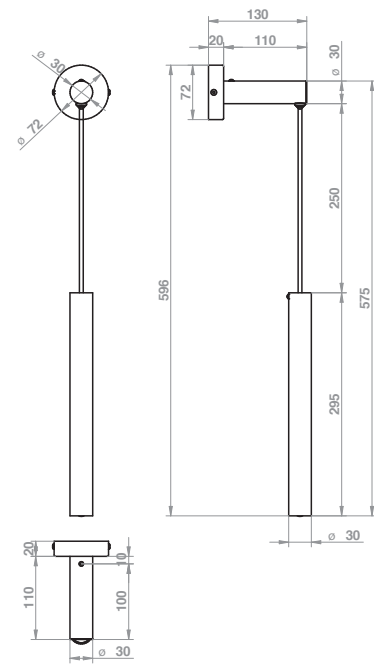

mod. **LF1290**

mod. **LF1274**

Corpo in metallo verniciato, può essere realizzata in tubo tondo e quadro.
Housing in painted metal, can be made in round or square tube.

Led lamp CLII-IP20-G9-230V-50Hz

CODE	Tc (k)	P (w)	DRIVER
LF1290	3000 K	3	no required
LF1274	3000 K	3	no required