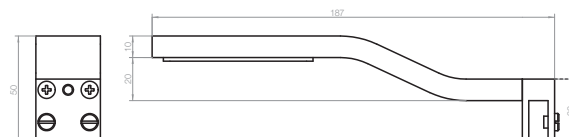

Led lamp CLIII-IP44-350mA-costant current-chromed.

CODE	Tc (k)	P (w)	DRIVER
LF911	4000k	6	external

Led lamp CLIII-IP44-500mA-costant current-chromed.

CODE	Tc (k)	P (w)	DRIVER
LF912	4000k	6	external

FULL METAL Collection