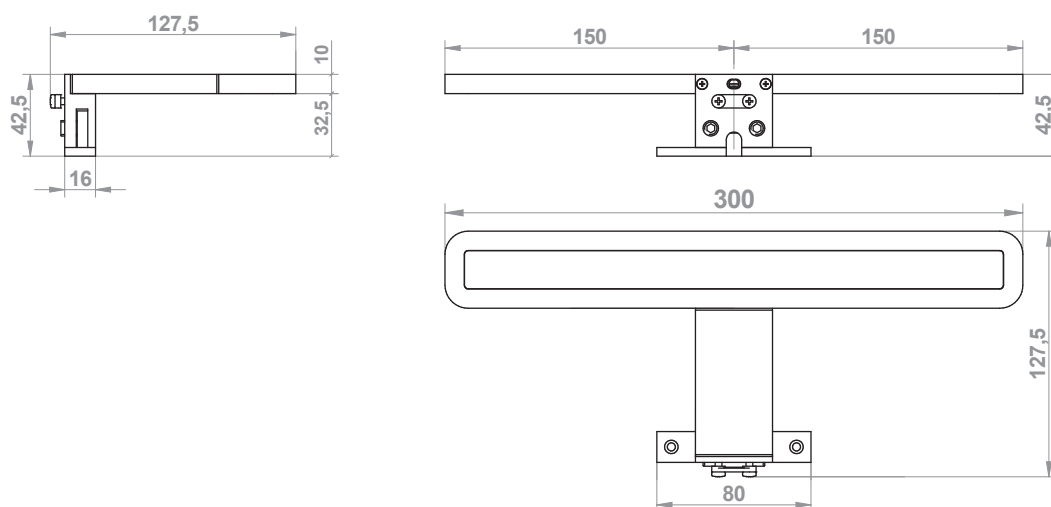

Made of aluminum and sandblasted methacrylate with a direct 230V LED module, it can be mounted directly onto the mirror and frame.

CLII-IP44-230V-50Hz 

CODE	LENGTH	Tc (k)	P (w)	DRIVER
LF1311/30	30 cm	4000 K	8	no required
LF1311/45	45 cm	4000 K	10	no required
LF1311/60	60 cm	4000 K	12	no required