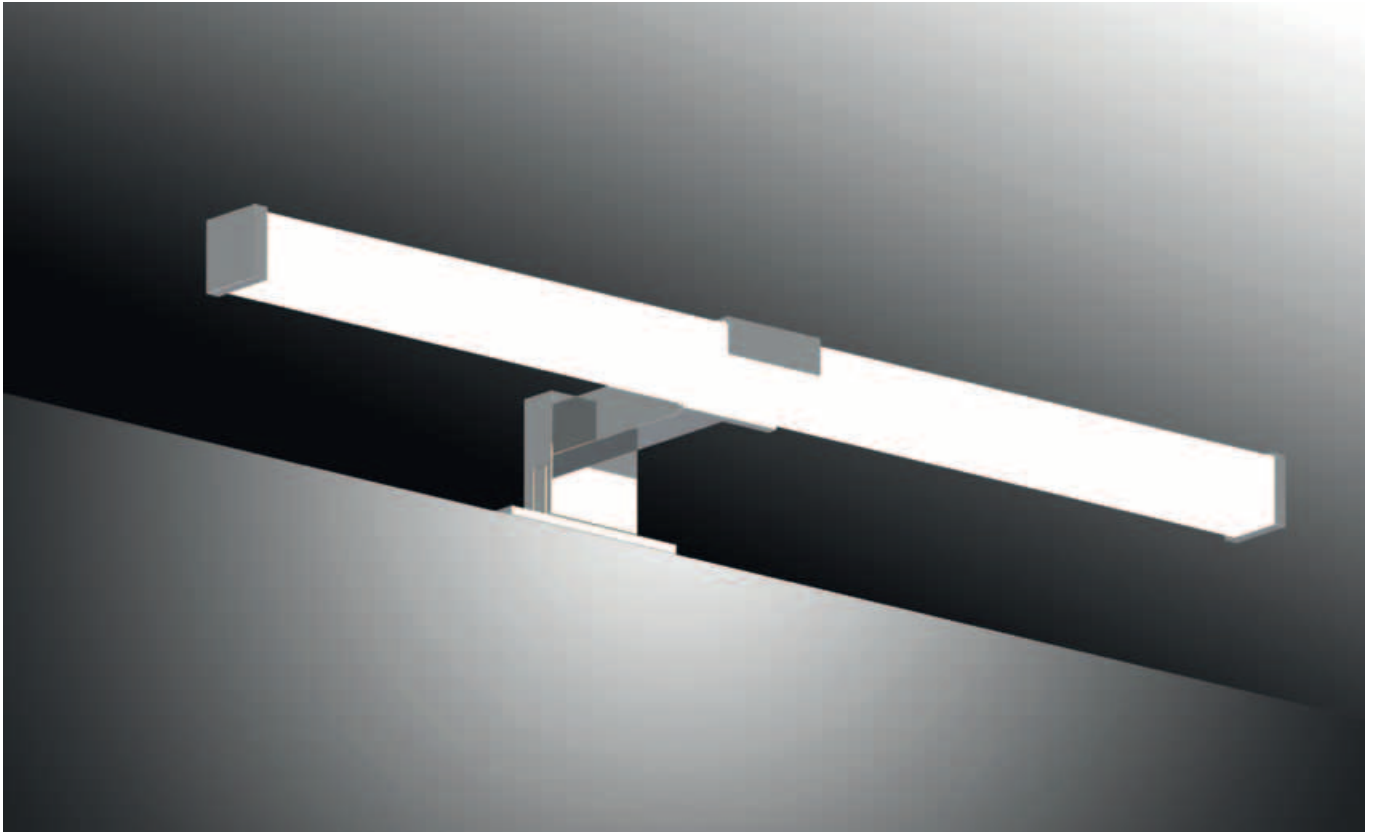

mod. **LF1314**

Realizzata in ABS e diffusore in policarbonato sabbiato, monta un modulo led diretto a 230V, sprigiona una luce forte e perfettamente uniforme.
Lampada led CLII-IP44-230V-50Hz prevede il montaggio a specchio ed a telaio, disponibile in cromo lucido e nero opaco

*Made of ABS and sandblasted polycarbonate diffuser, it uses a direct 230V LED module, emitting a strong and perfectly uniform light.
CLII-IP44-230V-50Hz LED lamp can be mounted directly onto the mirror and onto the frame. Available in polished chrome and matt black.*

CLII-IP44-230V-50Hz

CODE	LENGTH	Tc (k)	P (w)	DRIVER
LF1314/30	30 cm	4000 K	4,4	no required
LF1314/50	50 cm	4000 K	8	no required