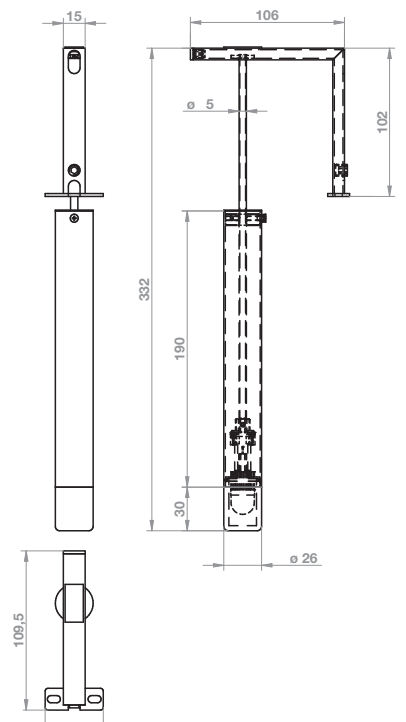

LUXURY Collection

Corpo in metallo, diffusore in metacrilato sabbato.
Housing in metal, diffuser in sanded methacrylate.

Led lamp CLII-IP20/44-230V-50Hz

CODE	LENGTH	Tc (k)	P (w)	DRIVER
LF1273	130 cm	3000 K	3	no required
LF1273/190	190 cm	3000 K	3	no required