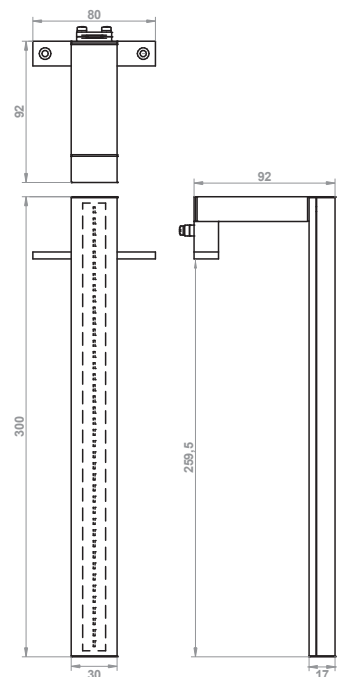

CODE	LENGTH	Tc (k)	P (w)	DRIVER
F1219/M	30 cm	4000K	4.8	Internal
LF1220/M	45 cm	4000K	4.8	Internal

CODE	LENGTH	Tc (k)	P (w)	DRIVER
LF1221/M	60 cm	4000K	9.6	Internal

CODE	LENGTH	Tc (k)	P (w)	DRIVER
LF1148	30 cm	6000K	4	no required