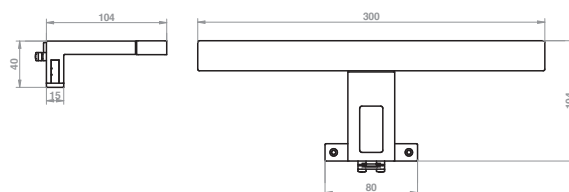

CODE	LENGTH	Tc (k)	P (w)	DRIVER
LF1241	30 cm	6000K	5.4	Internal