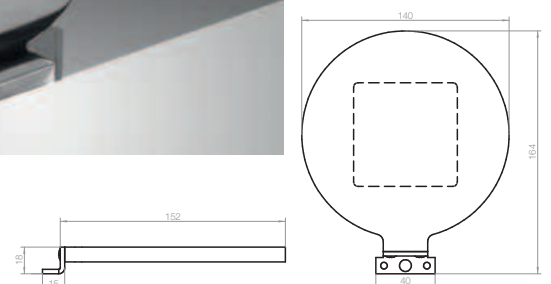

FULL METAL Collection

CODE	Tc (k)	P (w)	DRIVER
LF913	4000k	6	external

CODE	Tc (k)	P (w)	DRIVER
LF915	4000k	6	external

CODE	Tc (k)	P (w)	DRIVER
LF964	4000k	6	external