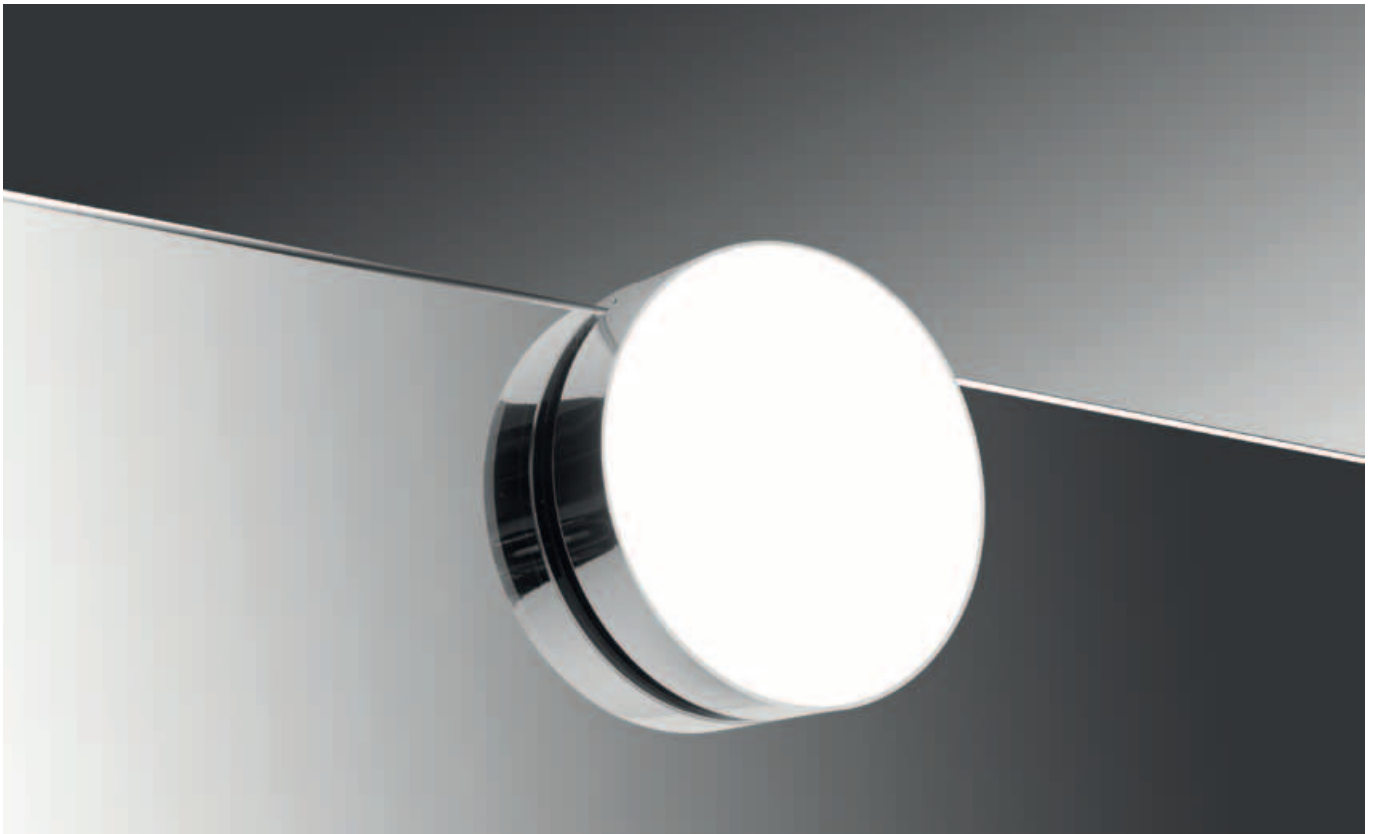

mod. **LF1349**

Lampada in abs cromato e diffusore in policarbonato, prevedono il montaggio a specchio ed a telaio.
Chromed lamp in abs and polycarbonate diffuser, can be mounted directly onto the mirror and onto the frame.

CLII-IP44-230V-50Hz con modulo diretto a 230V / *with direct 230V module*

CODE	Tc (k)	P (w)	DRIVER
LF1349	4000 K	4	no required