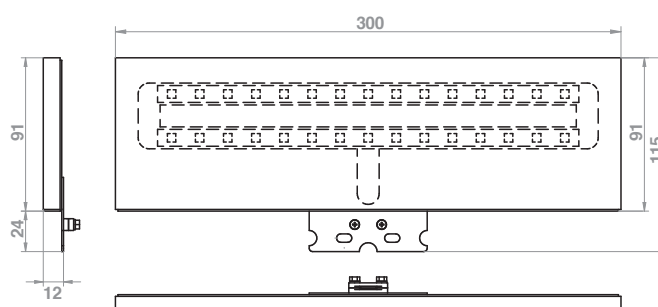

Corpo in acciaio inox e diffusore in metacrilato sabbato di 10 mm lavorato a mano.
Housing in inox, diffuser in sanded handmade methacrylate of 10 mm.

Led lamp CLIII-IP44-12V

CODE	Tc (k)	P (w)	DRIVER
LF1022	4000K	7.2	external