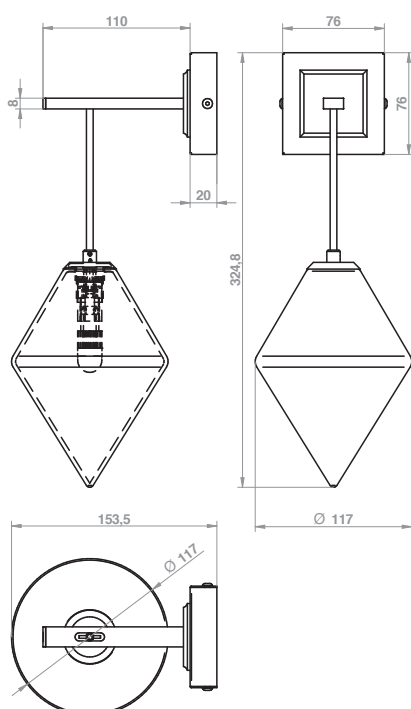

LUXURY Collection

mod. **ROMBO**

Lampada realizzata in ottone e vetro trasparente rigato.
Housing in brass and transparent striped glass.

Led lamp CLII-IP20/44-G9-230V-50Hz

CODE	Tc (k)	P (w)	DRIVER
LF1298/01	3000 K	3	no required