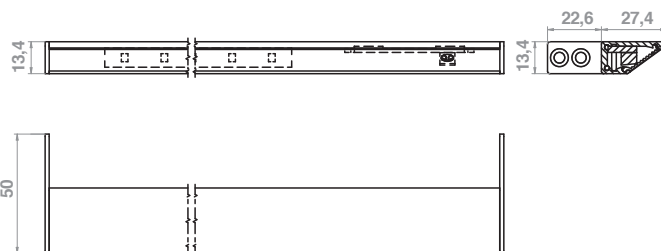

Led for **DRAWERS**

Barra led in alluminio per cassetto con interruttore "Sensor" realizzabile su misura.
Aluminium led bar for drawer with sensor switch, size on demand.

CODE: LF1197

CABINET DOOR Led lighting

Barra led in alluminio per anta con interruttore "Sensor" realizzabile su misura.
Aluminium led bar for door with sensor switch, size on demand.

CODE: LF1198