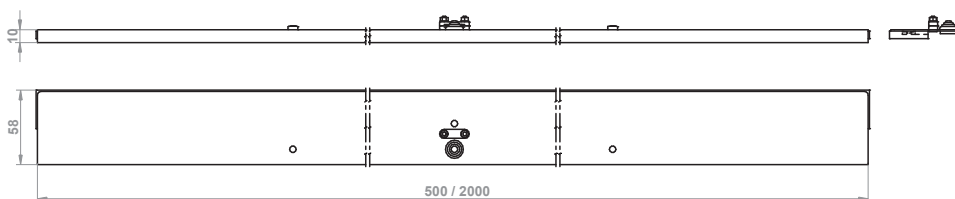

LUXURY Collection

mod. SLIM

Corpo in acciaio e diffusore in metacrilato sabbiato sottilissimo 6 mm.
 Housing in inox, diffuser in sanded methacrylate extremely thin.

Led lamp CLII-IP20/44-12V-50Hz 

CODE	LENGTH	Tc (k)	P (w)	DRIVER
LF1270/50	50 cm	4000K	6.85	external
LF1270/60	60 cm	4000K	8.30	external
LF1270/70	70 cm	4000K	9.75	external
LF1270/80	80 cm	4000K	11.16	external
LF1270/90	90 cm	4000K	12.75	external
LF1270/100	100 cm	4000K	14	external
LF1270/110	110 cm	4000K	15.50	external
LF1270/120	120 cm	4000K	16.90	external
LF1270/130	130 cm	4000K	18.40	external
LF1270/140	140 cm	4000K	19.8	external
LF1270/150	150 cm	4000K	21.25	external
LF1270/160	160 cm	4000K	22.70	external
LF1270/170	170 cm	4000K	24.10	external
LF1270/180	180 cm	4000K	25.55	external
LF1270/190	190 cm	4000K	27	external
LF1270/200	200 cm	4000K	28.45	external