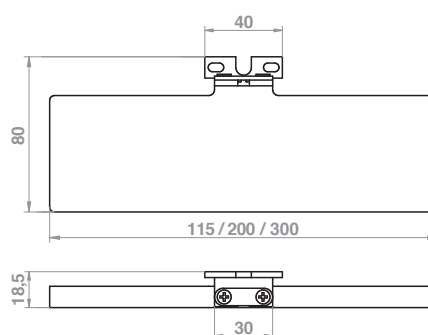

CODE	LENGTH	Tc (k)	P (w)	DRIVER
LF1157	11 cm	6000K	3.5	Internal
LF1158	20 cm	6000K	6	Internal
LF1159	30 cm	6000K	8	Internal