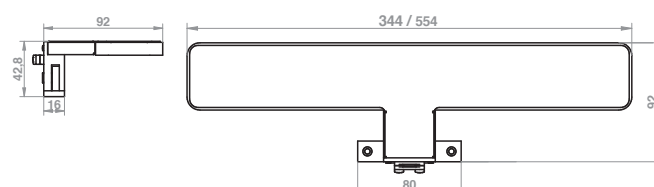

Corpo in acciaio super mirror e diffusore in metacrilato sabbato di 10 mm, non necessita di driver, prevede il montaggio a specchio e a telaio.

Housing in super mirror diffuser in sanded handmade methacrylate of 10 mm, no driver required, provide two fixing for mirror and frame.

Led lamp CLII-IP44-230V-50Hz

CODE	Tc (k)	P (w)	LENGTH	DRIVER
LF1245/344	4000 k	9	35 cm	No required
LF1245/554	4000 k	15	55 cm	No required