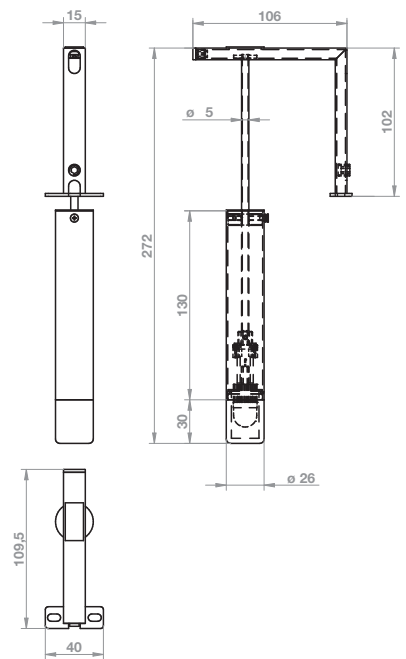

LUXURY Collection

Corpo in metallo, diffusore in metacrilato sabbato.
Housing in metal, diffuser in sanded methacrylate.

Led lamp CLII-IP20/44-230V-50Hz

CODE	LENGTH	Tc (k)	P (w)	DRIVER
LF1273	130 cm	3000 K	3	no required
LF1273/190	190 cm	3000 K	3	no required