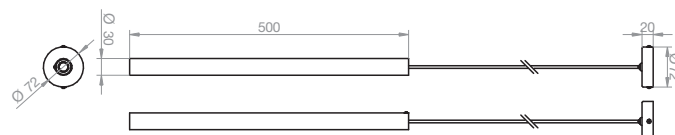

Corpo in metallo verniciato, può essere realizzato in tubo tondo o quadrato.
 Housing in painted metal, can be made in round or square tube.

Led lamp CLII-IP20/44_G9-230V-50Hz 

CODE	LENGTH	Tc (k)	P (w)	DRIVER
LF1251	50 cm	4000 K	3	no required