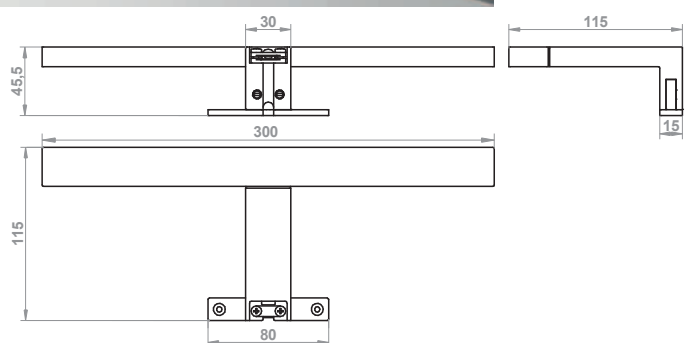

CODE	LENGTH	Tc (k)	P (w)	DRIVER
LF1264/30/01	30 cm	6000K	4.9	no required