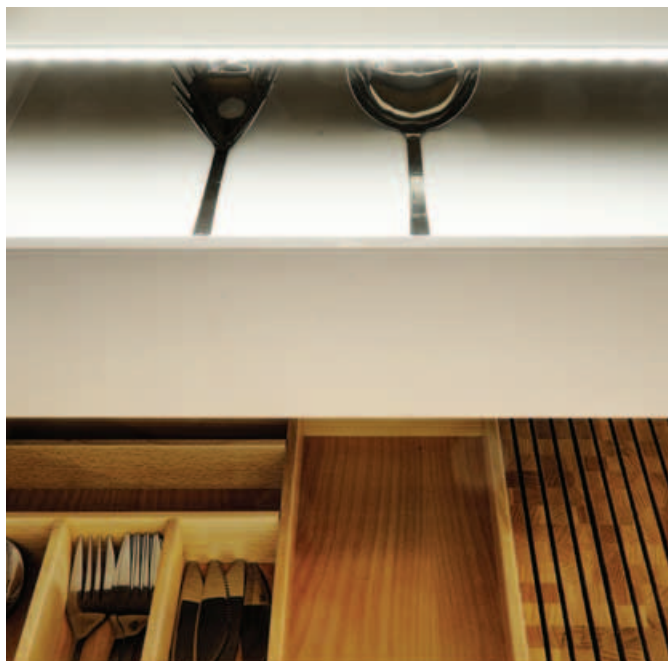

Led for **DRAWERS**

Barra led in alluminio per cassetto con interruttore "Sensor" realizzabile su misura.
Aluminium led bar for drawer with sensor switch, size on demand.

CODE: LF1197