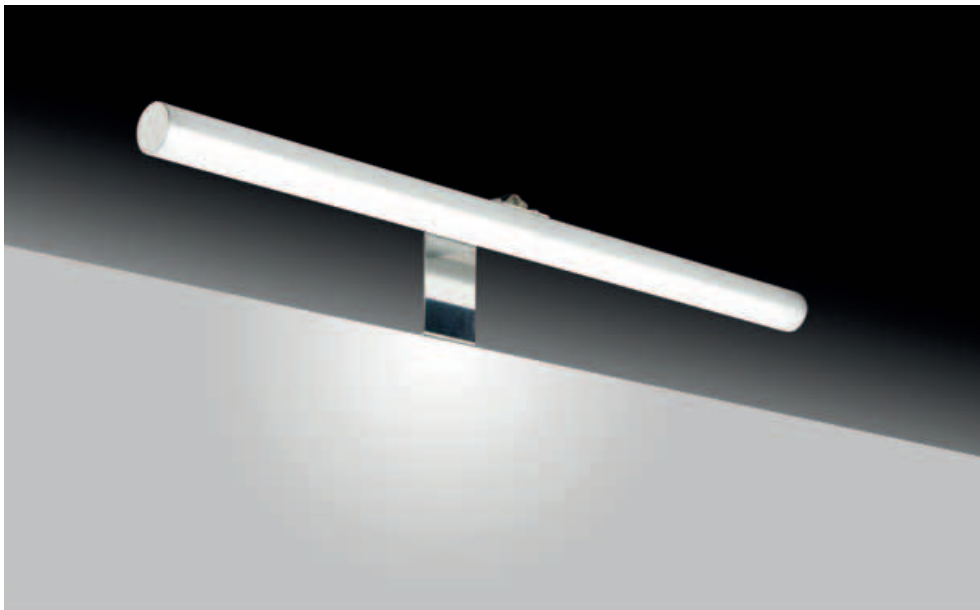

LUXURY Collection

Corpo in acciaio inox e diffusore in tubo di metacrilato sabbato.
Housing in inox, diffuser in sanded methacrylate tube.

Led lamp CLIII-IP44-12V

CODE	Tc (k)	P (w)	DRIVER
LF1020	4000K	6.48	external