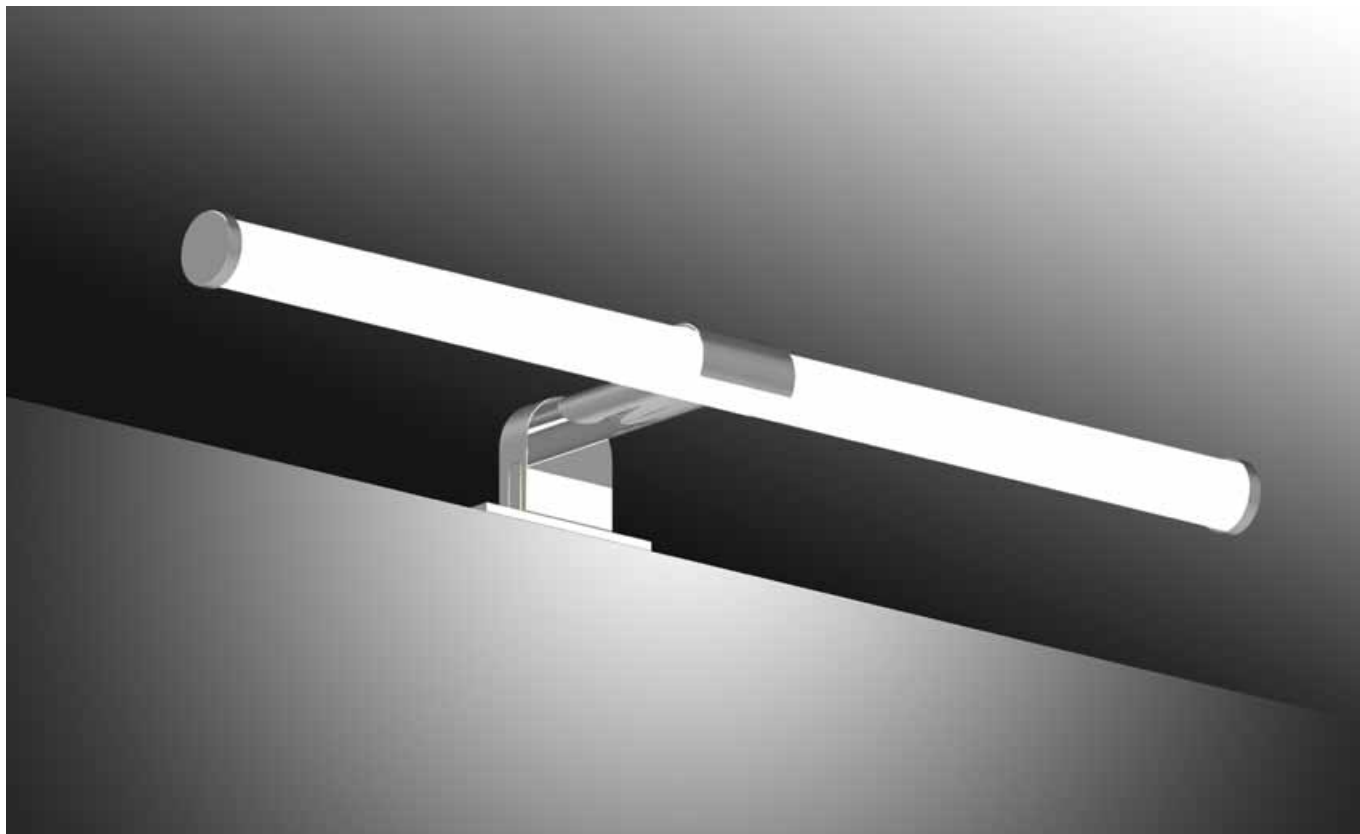

ROLLER Collection

mod. LF1313

Realizzata in ABS e diffusore in policarbonato sabbiato, monta un modulo led diretto a 230V, sprigiona una luce forte e perfettamente uniforme. Lampada led CLII-IP44-230V-50Hz prevede il montaggio a specchio ed a telaio, disponibile in cromo lucido e nero opaco.

Made of ABS and sandblasted polycarbonate diffuser, it uses a direct 230V LED module, emitting a strong and perfectly uniform light. CLII-IP44-230V-50Hz LED lamp can be mounted directly onto the mirror and onto the frame. Available in polished chrome and matt black.

CLII-IP44-230V-50Hz

CODE	LENGTH	Tc (k)	P (w)	DRIVER
LF1313/30	30 cm	4000 K	4,4	no required
LF1313/50	50 cm	4000 K	8	no required