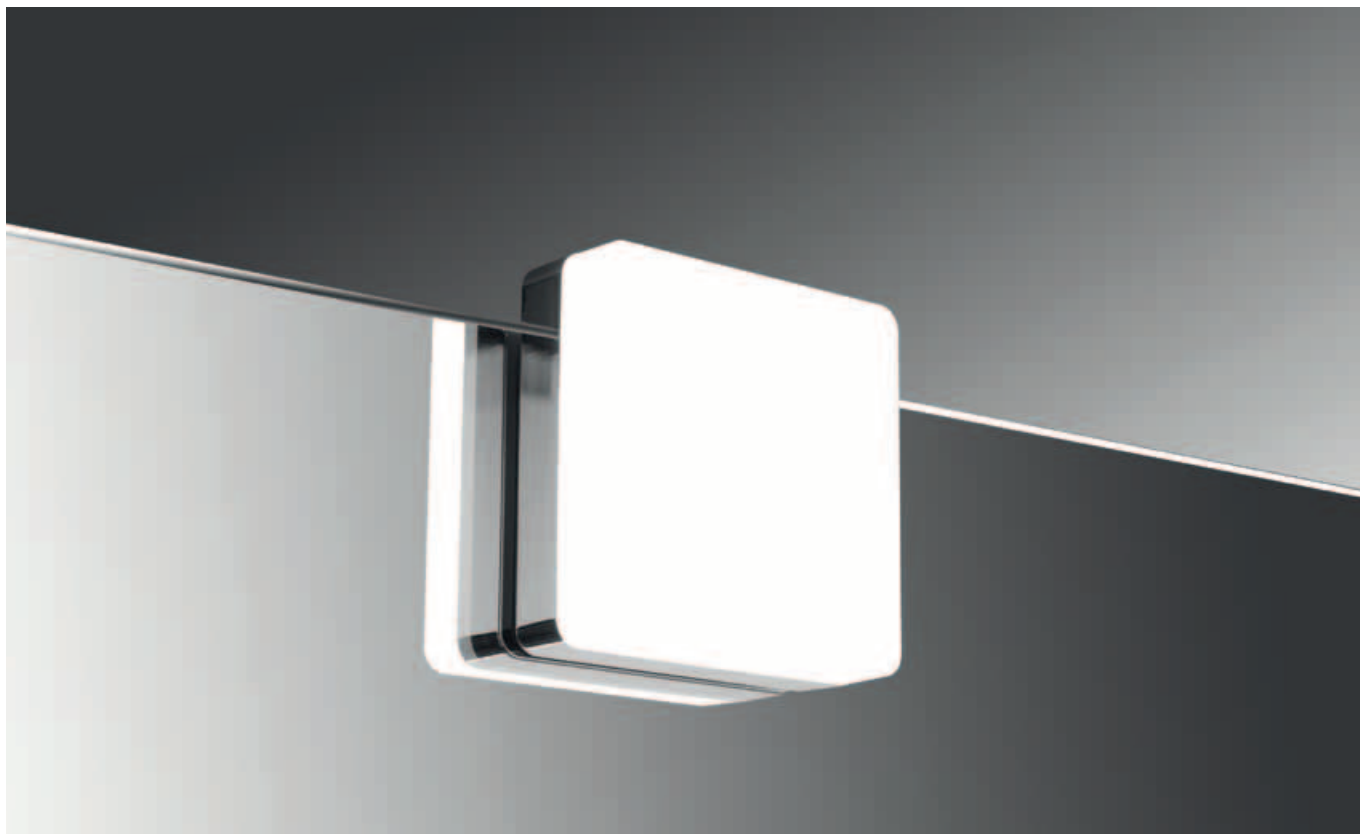

SOLAR Collection

Lampade piccole e molto luminose, perfette per composizioni ridotte o sagomate.

Small and very bright lamps, perfect for small or shaped compositions.

mod. **LF1348**

Lampada in abs cromato e diffusore in policarbonato, prevedono il montaggio a specchio ed a telaio.

Chromed lamp in abs and polycarbonate diffuser, can be mounted directly onto the mirror and onto the frame.

CLII-IP44-230V-50Hz con modulo diretto a 230V / with direct 230V module

CODE	Tc (k)	P (w)	DRIVER
LF1348	4000 K	4	no required