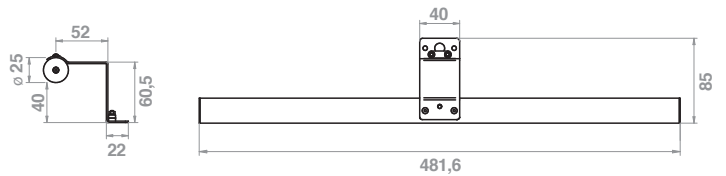

Corpo in acciaio inox e diffusore in policarbonato opale.
Housing in inox, diffuser in opal white polycarbonate.

Led lamp CLIII-IP44-12V

CODE	Tc (k)	P (w)	DRIVER
LF1106	4000K	10.08	external