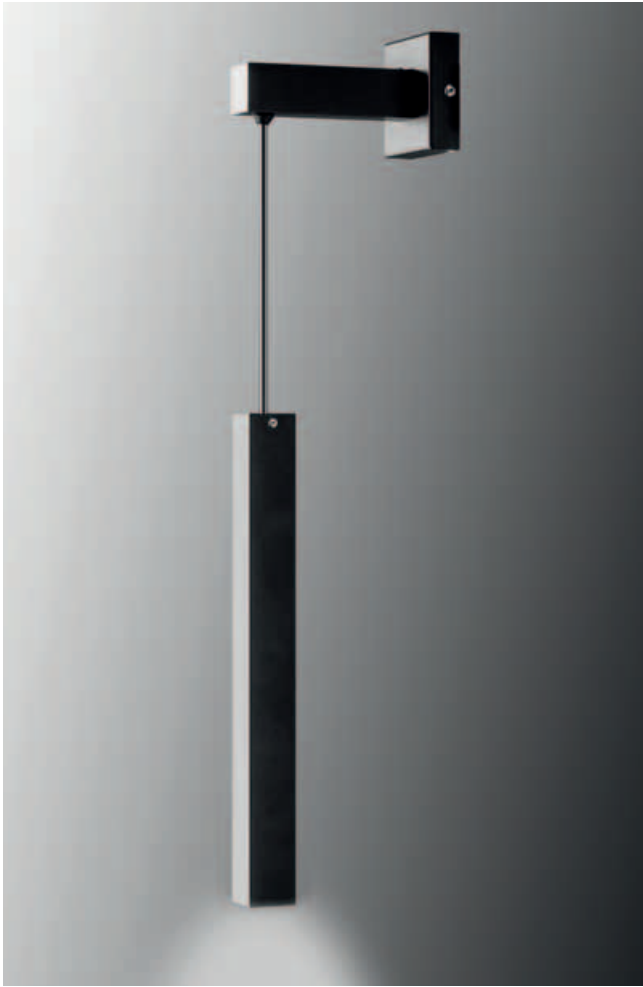

mod. **LF1290**

Corpo in metallo verniciato, può essere realizzata in tubo tondo e quadro.
Housing in painted metal, can be made in round or square tube.

Led lamp CLII-IP20-G9-230V-50Hz

CODE	Tc (k)	P (w)	DRIVER
LF1290	3000 K	3	no required
LF1274	3000 K	3	no required