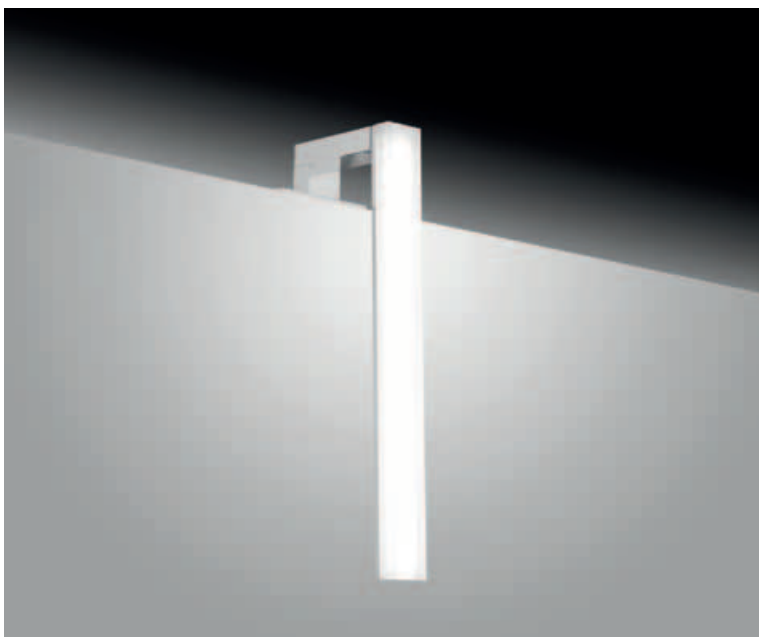

CODE	LENGTH	Tc (k)	P (w)	DRIVER
LF1148	30 cm	6000K	4	no required