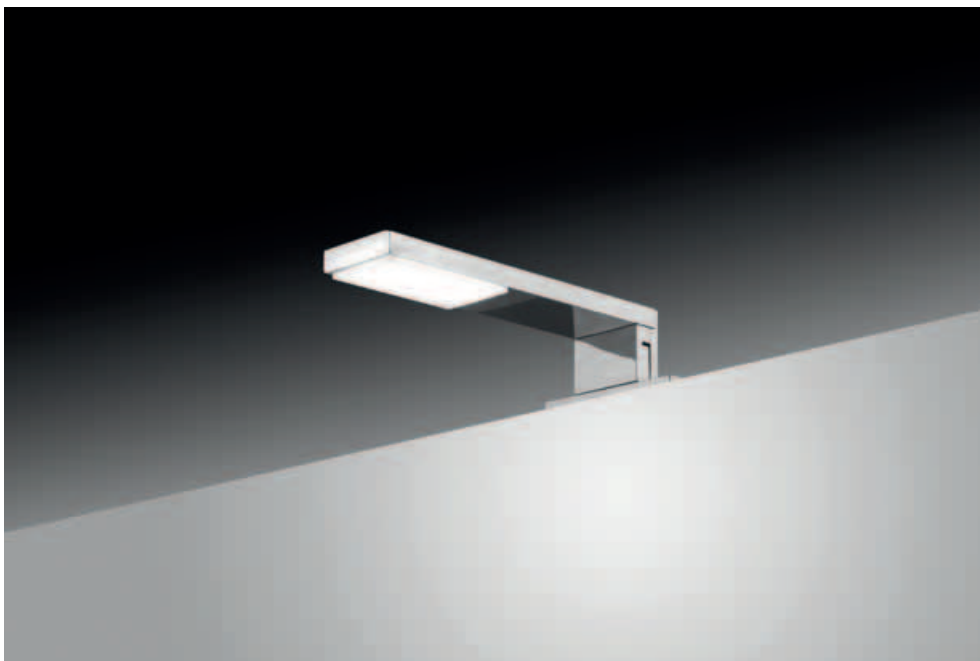

Corpo in alluminio, piccole ma molto luminose, sono ideali per specchiere e composizioni di dimensioni ridotte.

Lampada led CLII-IP44-230V-50Hz, con driver Selv interno, prevede il montaggio sia a specchio che a telaio, é disponibile in finitura cromo.

Aluminium housing, diffuser in PMMA, these little models but very bright, are perfect with small size mirrors and furniture.

Led lamp CLII-IP44-230V-50Hz, with internal selv driver, provide two fixing for mirror and frame, available in chrome finishing.

CODE	Tc (k)	P (w)	DRIVER
LF1086/M	4000K	4.8	Internal

CODE	Tc (k)	P (w)	DRIVER
LF1236/M	4000K	3.5	Internal