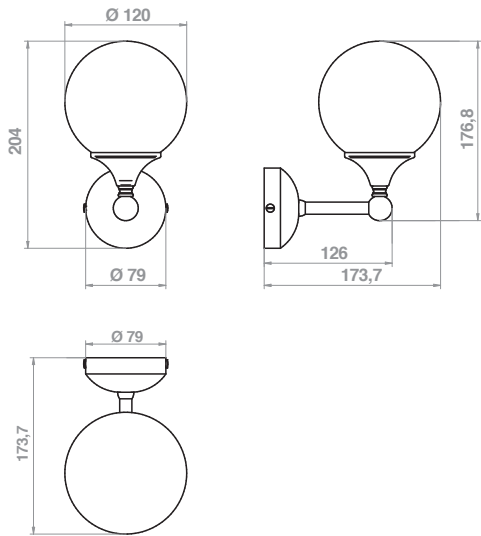

Barre Led per Bagno e Cucina

Bathroom and Kitchen LED lighting

Led for **DRAWERS**

Barra led in alluminio per cassetto con interruttore "Sensor" realizzabile su misura.
Aluminium led bar for drawer with sensor switch, size on demand.