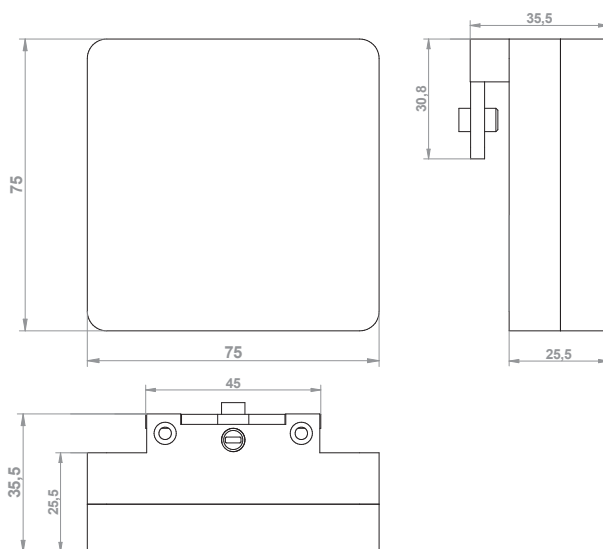

SOLAR Collection

Lampade piccole e molto luminose, perfette per composizioni ridotte o sagomate.

Small and very bright lamps, perfect for small or shaped compositions.

mod. **LF1348**

Lampada in abs cromato e diffusore in policarbonato, prevedono il montaggio a specchio ed a telaio.

Chromed lamp in abs and polycarbonate diffuser, can be mounted directly onto the mirror and onto the frame.

CLII-IP44-230V-50Hz con modulo diretto a 230V / with direct 230V module

CODE	Tc (k)	P (w)	DRIVER
LF1348	4000 K	4	no required